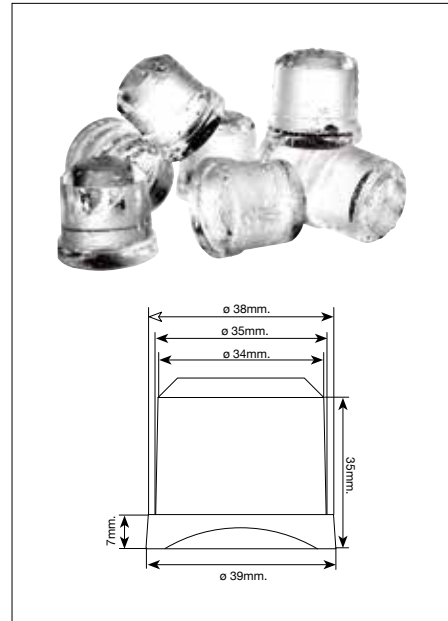

ICETECH DOMO

Spray system

ICETECH

ICE MAKERS

M | 22 gr

General features

Highest quality cubes to enjoy Premium driks at home:

- Produces professional 22 grs ice cubes
- Daily ice production 14 kg
- 12 ice cubes every 35 minutes (nominal conditions)
- 8 kg stock inside
- Dinamic ice production: ice more transparent, no smell & no taste
- Reduce calcium carbonate percentage
- Dimensions for standard kitchen 60 cm width furnitures
- Easy front & back ventilation

Model	Production Kg. / Day	Storage Kg.	Voltage	Maximum Power Input W.	WIDTH x DEPTH x HEIGHT Dimensions mm.
ICE TECH DOMO R290	14	8	I	212	595 x 575 x 458