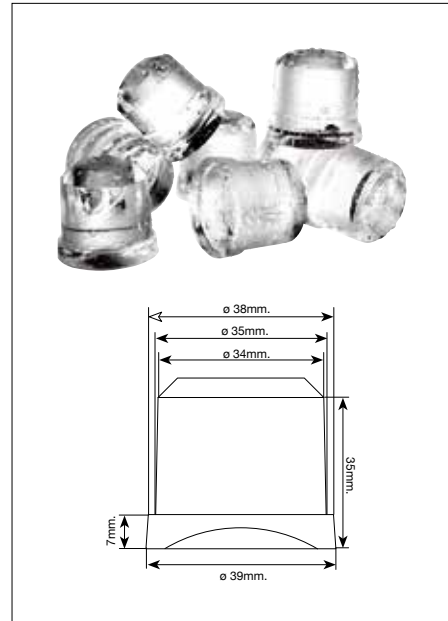

ICETECH DOMO

Spraysystem

ICETECH

ICE MAKERS

M | 22 gr

General features

Highest quality cubes to enjoy Premium driks at home:

- Produces professional 22 grs ice cubes
- Daily ice production 14 kg
- 12 ice cubes every 35 minutes (nominal conditions)
- 8 kg stock inside
- Dinamic ice production: ice more transparent, no smell & no taste
- Reduce calcium carbonate percentage
- Dimensions for standard kitchen 60 cm width furnitures
- Easy front & back ventilation

Model	Production Kg. / Day	Storage Kg.	Voltage	Maximum Power Input W.	 WIDTH x DEPTH x HEIGHT Dimensions mm.
ICE TECH DOMO R290	14	8	I	212	596 x 578 x 455