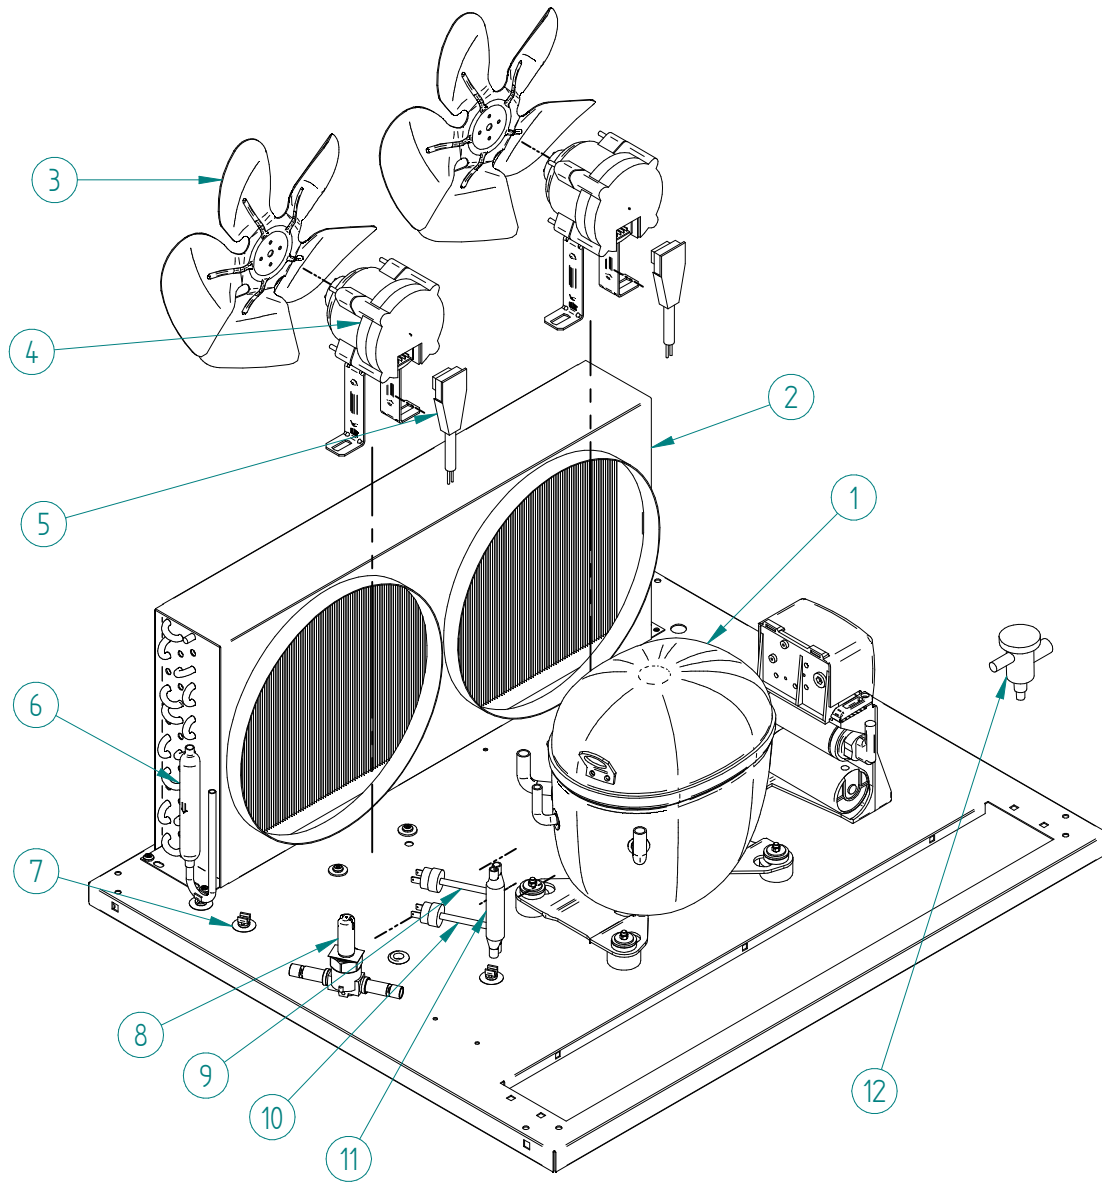

DESPIECE / REPUESTOS  
EXPLODED VIEW / SPARE PARTS  
EXPLOSIONSZEICHNUNG / ERSATZTEILE  
VUE ÉCLATÉE / PIÈCES DÉTACHÉES  
ESPLOSO / RICAMBI

ITEM	DESCRIPTION		CODE
1	COMPRESSOR	220V/50HZ	31310
		220V/60HZ	31458
2	AIR CONDENSER		32731
3	FAN BLADE		4994
4	FAN MOTOR	220V/50-60HZ	32654
5	FAN MOTOR WIRE	220V	32656
6	FILTER DRIER		7896
7	CLIP TUBE		3533
8	HOT GAS VALVE - BODY		32163
9	HIGH PRESSURE SWITCH		31660E
10	FAN CONTROL PRESSURE SWITCH		31160E
11	PRESSURE SWITCH COLLECTOR		31444
12	EXPANSION VALVE		31524

ITEM	DESCRIPTION		CODE
1	COMPRESSOR	220V/50HZ	31310
		220V/60HZ	31458
2	WATER CONDENSER		33671
3	CLIP TUBE		3533
4	FILTER DRIER		7896
5	HOT GAS VALVE - BODY		32163
6	HIGH PRESSURE SWITCH		31660E
7	FAN CONTROL PRESSURE SWITCH		31160E
8	PRESSURE SWITCH COLLECTOR		31444
9	SUCTION ACCUMULATOR		1570
10	EXPANSION VALVE		31524

ITEM	DESCRIPTION	CODE
1	ELECTRIC BOX COVER	33689
2	ELECTRONIC BOARD CLIP	31544
3	WIRE HOLE	31746
4	ELECTRONIC BOARD	220V/50HZ 33614
5	ELECTRIC BOX SUPPORT	33690
6	TEMPERATURE PROBE	32644
7	BLUE LED	32415
8	MAIN SWITCH	32416
9	CLEANING SWITCH	31719
10	BIN THERMOSTAT	31758
11	HOT GAS VALVE - COIL	220V/50-60HZ 8806

ITEM	DESCRIPTION	CODE	
1	CURTAIN SUPPORT	33725	
2	ICE CUBES RAMP	2684	
3	EVAPORATOR	GALA 30GR	7379
		DELTA MAX 40GR	32041
		SUPER STAR 60GR	7724
4	EVAPORATOR COVER	5827	
5	WATER DISTRIBUTOR	911U	
6	WATER PUMP	220V/50-60HZ	5400
7	WATER PUMP SUPPORT		3929
8	WATER PUMP DISCHARGE TUBE		2191
9	INLET WATER VALVE (WATER ENTRY)	220V/50-60HZ	329
		220V/50-60HZ	6980 + 4476
10	FILTER SUPPORT	3924	
11	SILICONE TUBE	4098	
12	PVC TUBE	6526	
13	FILTER	3941	
14	BIN	7365	
15	SPRAY BAR	7350	
16	OVERFLOW PIPE	4426	
17	O-RING	4496	
18	OVERFLOW PIPE CAP	4427	
19	CURTAIN ASSEMBLY	32887	
20	CLIP TUBE	3533	