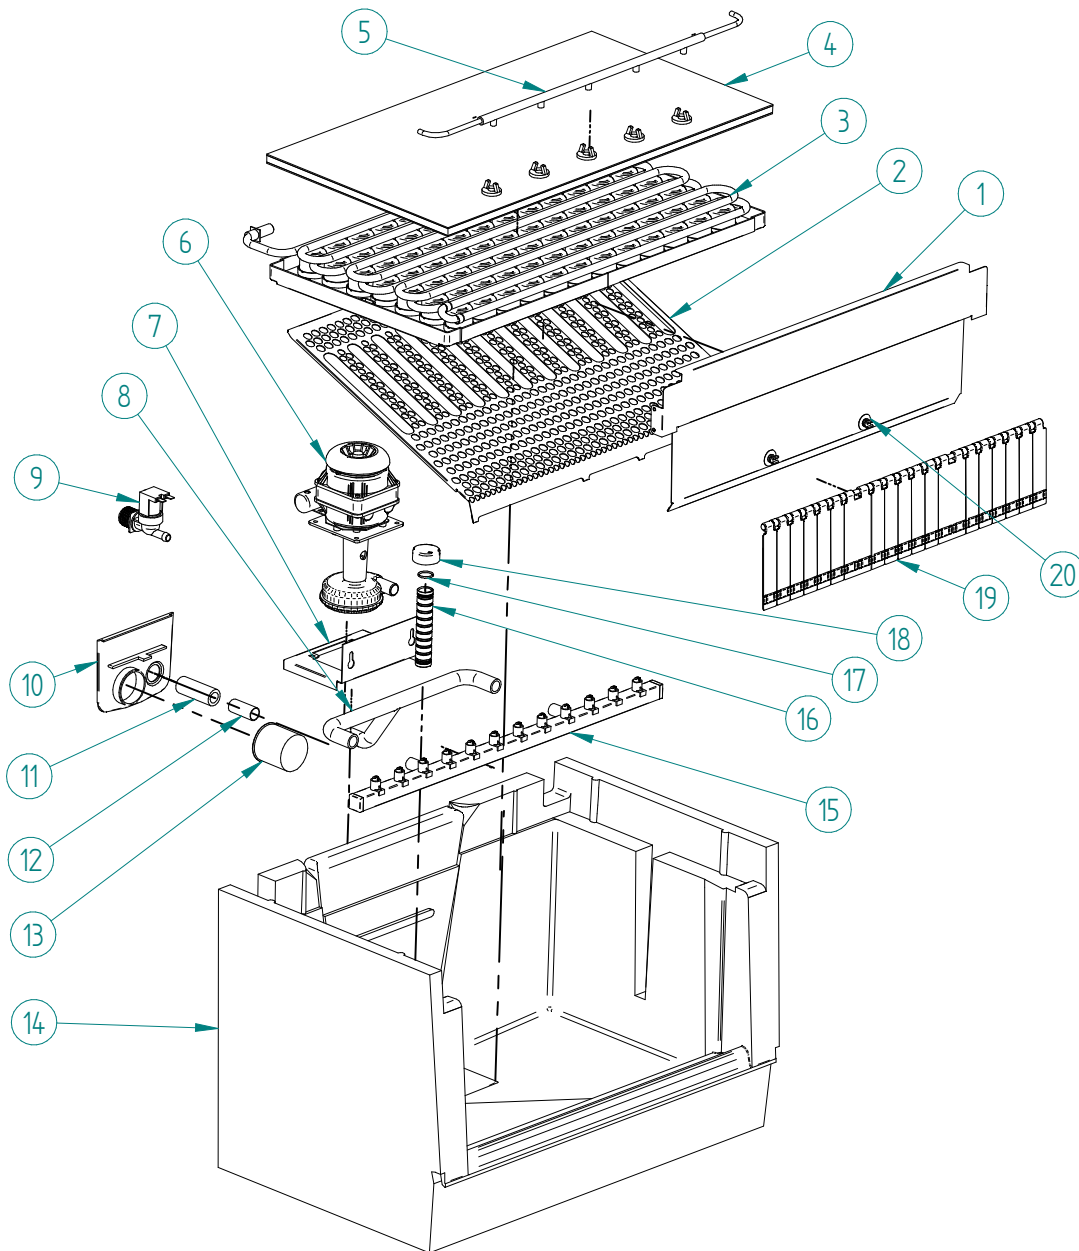

DESPIECE / REPUESTOS  
EXPLODED VIEW / SPARE PARTS  
EXPLOSIONSZEICHNUNG / ERSATZTEILE  
VUE ÉCLATÉE / PIÈCES DÉTACHÉES  
ESPLOSO / RICAMBI

ITEM	DESCRIPTION		CODE
1	COMPRESSOR	220V/50HZ	31310
		220V/60HZ	31458
2	AIR CONDENSER		32731
3	FAN BLADE		4994
4	FAN MOTOR	220V/50-60HZ	32654
5	FAN MOTOR WIRE	220V	32656
6	FILTER DRIER		7896
7	CLIP TUBE		3533
8	HOT GAS VALVE - BODY		32163
9	HIGH PRESSURE SWITCH		31660E
10	FAN CONTROL PRESSURE SWITCH		31160E
11	PRESSURE SWITCH COLLECTOR		31444
12	EXPANSION VALVE		31524

ITEM	DESCRIPTION		CODE
1	COMPRESSOR	220V/50HZ	31310
		220V/60HZ	31458
2	WATER CONDENSER		33671
3	CLIP TUBE		3533
4	FILTER DRIER		7896
5	HOT GAS VALVE - BODY		32163
6	HIGH PRESSURE SWITCH		31660E
7	FAN CONTROL PRESSURE SWITCH		31160E
8	PRESSURE SWITCH COLLECTOR		31444
9	SUCTION ACCUMULATOR		1570
10	EXPANSION VALVE		31524

ITEM	DESCRIPTION	CODE
1	ELECTRIC BOX COVER	33689
2	ELECTRONIC BOARD CLIP	31544
3	WIRE HOLE	31746
4	ELECTRONIC BOARD	220V/50HZ 33614
5	ELECTRIC BOX SUPPORT	33690
6	TEMPERATURE PROBE	32644
7	BLUE LED	32415
8	MAIN SWITCH	32416
9	CLEANING SWITCH	31719
10	BIN THERMOSTAT	31758
11	HOT GAS VALVE - COIL	220V/50-60HZ 8806

ITEM	DESCRIPTION	CODE	
1	CURTAIN SUPPORT	33725	
2	ICE CUBES RAMP	2684	
3	EVAPORATOR	GALA 30GR	7379
		DELTA MAX 40GR	32041
		SUPER STAR 60GR	7724
4	EVAPORATOR COVER	5827	
5	WATER DISTRIBUTOR	911U	
6	WATER PUMP	220V/50-60HZ	5400
7	WATER PUMP SUPPORT		3929
8	WATER PUMP DISCHARGE TUBE		2191
9	INLET WATER VALVE (WATER ENTRY)	220V/50-60HZ	329
		220V/50-60HZ	6980 + 4476
10	FILTER SUPPORT	3924	
11	SILICONE TUBE	4098	
12	PVC TUBE	6526	
13	FILTER	3941	
14	BIN	7365	
15	SPRAY BAR	7350	
16	OVERFLOW PIPE	4426	
17	O-RING	4496	
18	OVERFLOW PIPE CAP	4427	
19	CURTAIN ASSEMBLY	32887	
20	CLIP TUBE	3533	