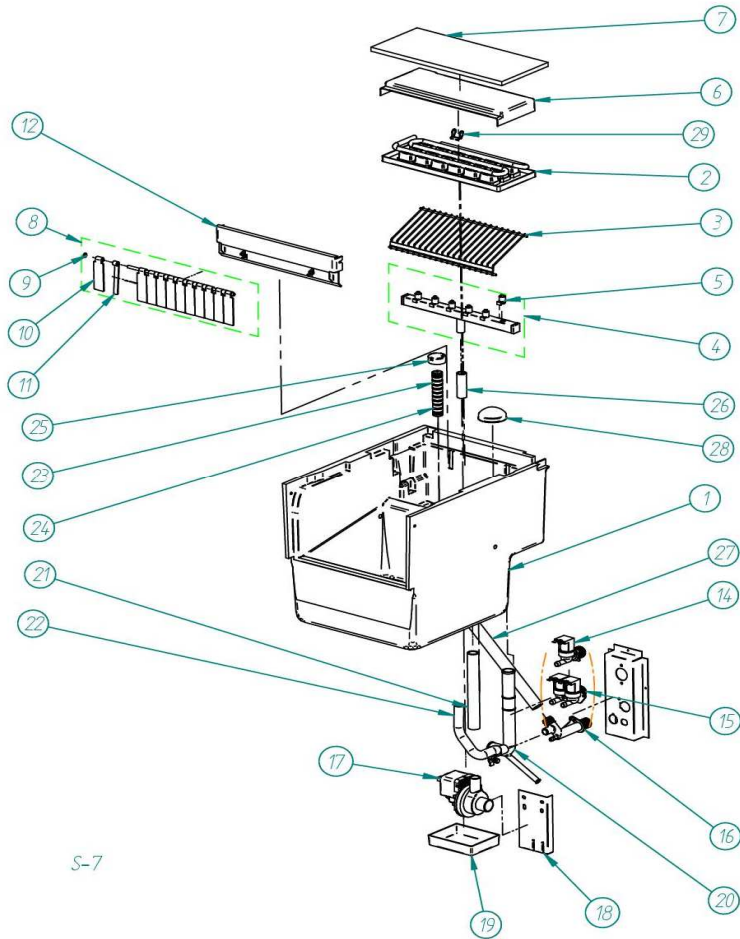

**SS/SK 25**

---

DESPIECE / REPUESTOS  
EXPLODED VIEW / SPARE PARTS  
EXPLOSIONSZEICHNUNG / ERSATZTEILE  
VUE ÉCLATÉE / PIÈCES DÉTACHÉES  
ESPLOSO / RICAMBI

---

TECHNICAL ASSISTANCE  
 SERVICE

# CABINET

SS/SK 25

S-6

NAME		
1	BASE	1300
2	FRONT AND GRILL SS	4918
2	FRONT AND GRILL SK	4916
3	RIGHT PANEL SS	2294
3	RIGHT PANEL SK	4914
4	LEFT PANEL SS	2295
4	LEFT PANEL SK	4915
5	FRONT SUPPORT	1327
6	REAR PANEL	1794
7	TOP PANEL SS	1925
7	TOP PANEL SK	4917
8	DOOR	853
9	DOOR PANEL SS	30210
9	DOOR PANEL SK	4981
10	TUBE SUPPORT	1934

## BIN & HYDRAULICS PARTS

SS/SK 25

S-7

	NAME	
1	STOCK BIN	7503
2	EVAPORATOR	6921
3	EJECT CUBE GRILL	31114
4	COLLECTOR	7333
5	NOZZLE	526
6	EVAPORATOR COVER	1432
8	CURTAIN	5223
9	JOINT	107
10	EXTERIOR CURTAIN SLAT	1213
11	INTERIOR CURTAIN SLAT	1212
12	EVAPORATOR SUPPORT	1435
13	CLIP	-
14	WATER INLET VALVE	6982
15	WATER INLET VALVE water cond.	7693
16	DRAIN COLLECTOR	363
17	WATER PUMP 220V/50HZ	4769
	WATER PUMP 220V/60HZ	32048
	WATER PUMP 115V/60HZ	32049
18	WATER PUMP SUPPORT	4613
19	CONDENSATION TRAY	4521
20	WATER INLET TUBE	4961
21	WATER OUTLET TUBE	4744
22	DRAIN	2189
23	OVERFLOW TUBE	4426
24	O-RING	4496
25	OVERFLOW COVER	4427
26	TUBE	993
27	DRAIN TUBE	2752
28	FILTER	580
29	THERMOSTAT CLIP	4534

# AIR CONDENSER

SS/SK 25

NAME		
1	BASE	1300
2	COMPRESSOR	8435
3	CONDENSER	6907
4	HOT GAS VALVE	6904
5	COIL	6906
6	FILTER	448
7	DRIER	6856
8	CONDENSING PRESSURE SWITCH	7476E
9	TERMOSTATO BIMETAL	4528
10	CLIP	5284
11	FAN	2170+587
12	INLET VALVE	335