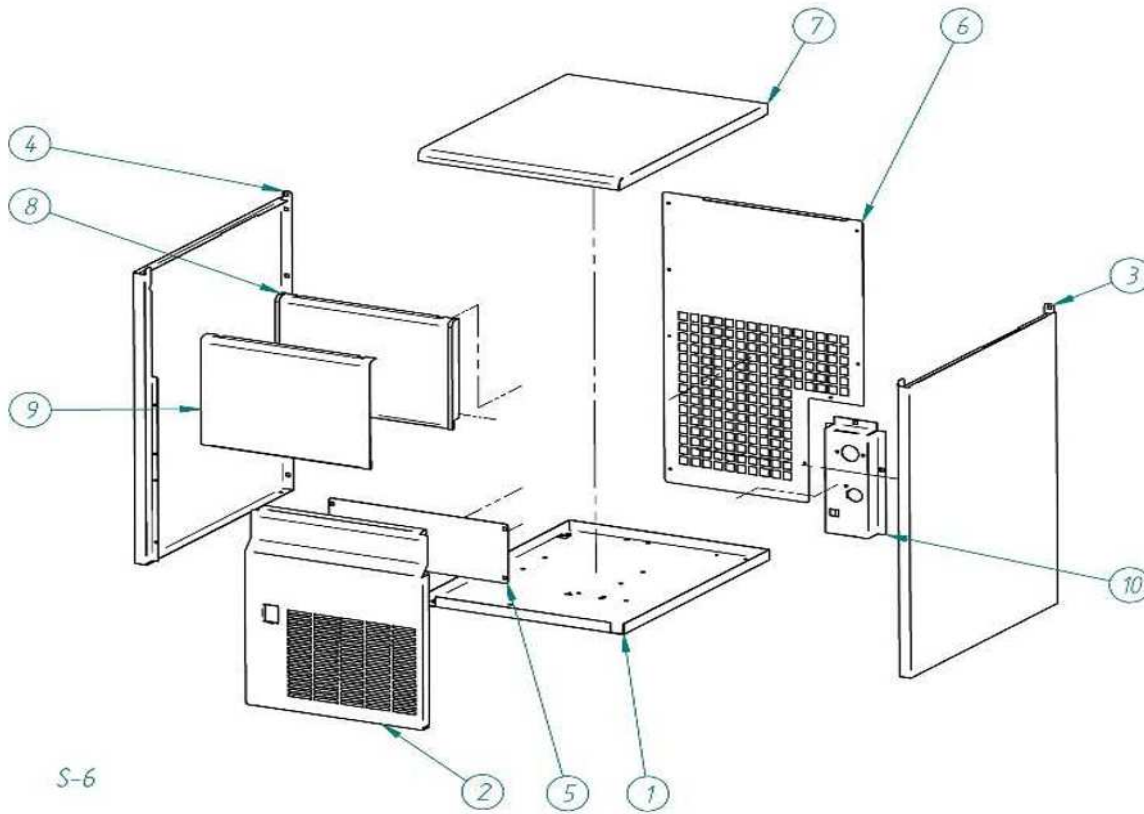

**SS/SK 25**

---

DESPIECE / REPUESTOS  
EXPLODED VIEW / SPARE PARTS  
EXPLOSIONSZEICHNUNG / ERSATZTEILE  
VUE ÉCLATÉE / PIÈCES DÉTACHÉES  
ESPLOSO / RICAMBI

---

TECHNICAL ASSISTANCE  
 SERVICE

# CABINET

SS/SK 25

S-6

NAME		
1	BASE	1300
2	FRONT AND GRILL SS	4918
2	FRONT AND GRILL SK	4916
3	RIGHT PANEL SS	2294
3	RIGHT PANEL SK	4914
4	LEFT PANEL SS	2295
4	LEFT PANEL SK	4915
5	FRONT SUPPORT	1327
6	REAR PANEL	1794
7	TOP PANEL SS	1925
7	TOP PANEL SK	4917
8	DOOR	853
9	DOOR PANEL SS	30210
9	DOOR PANEL SK	4981
10	TUBE SUPPORT	1934

## BIN & HYDRAULICS PARTS

SS/SK 25

S-7

	NAME	
1	STOCK BIN	7503
2	EVAPORATOR	6921
3	EJECT CUBE GRILL	31114
4	COLLECTOR	7333
5	NOZZLE	526
6	EVAPORATOR COVER	1432
8	CURTAIN	5223
9	JOINT	107
10	EXTERIOR CURTAIN SLAT	1213
11	INTERIOR CURTAIN SLAT	1212
12	EVAPORATOR SUPPORT	1435
13	CLIP	-
14	WATER INLET VALVE	6982
15	WATER INLET VALVE water cond.	7693
16	DRAIN COLLECTOR	363
17	WATER PUMP 220V/50HZ	4769
	WATER PUMP 220V/60HZ	32048
	WATER PUMP 115V/60HZ	32049
18	WATER PUMP SUPPORT	4613
19	CONDENSATION TRAY	4521
20	WATER INLET TUBE	4961
21	WATER OUTLET TUBE	4744
22	DRAIN	2189
23	OVERFLOW TUBE	4426
24	O-RING	4496
25	OVERFLOW COVER	4427
26	TUBE	993
27	DRAIN TUBE	2752
28	FILTER	580
29	THERMOSTAT CLIP	4534