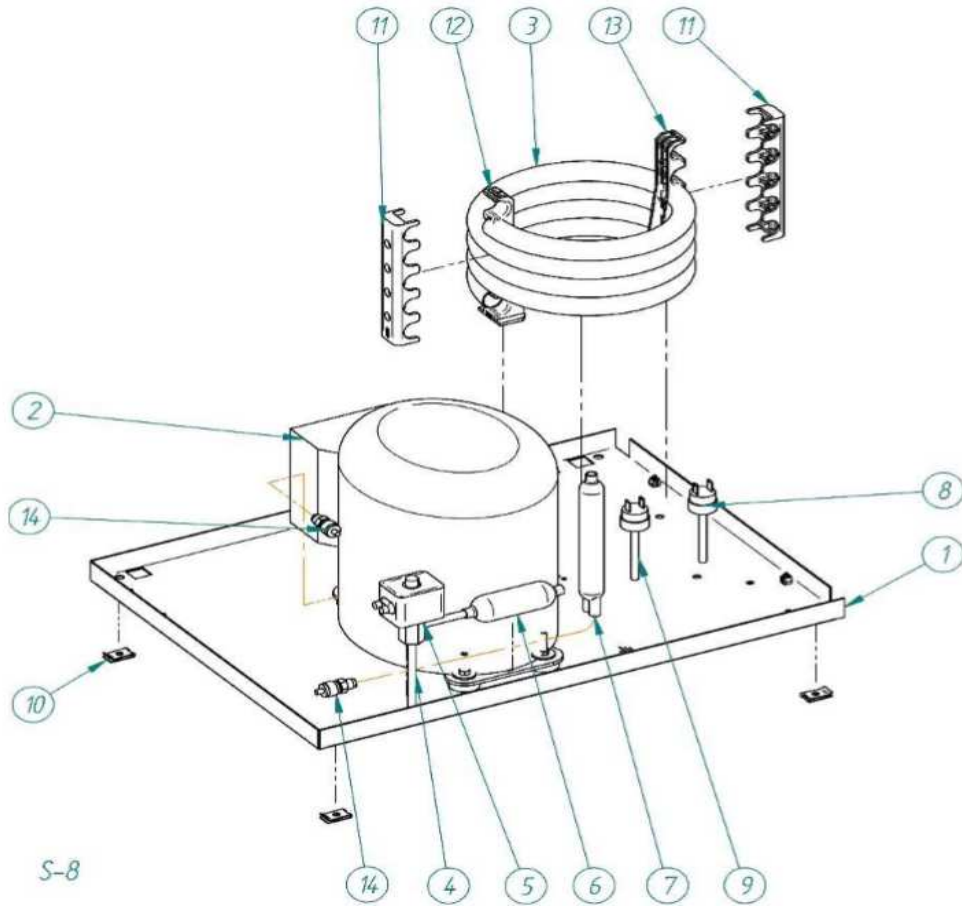

## BIN & HYDRAULICS PARTS

SS/SK 25

S-7

	NAME	
1	STOCK BIN	7503
2	EVAPORATOR	6921
3	EJECT CUBE GRILL	31114
4	COLLECTOR	7333
5	NOZZLE	526
6	EVAPORATOR COVER	1432
8	CURTAIN	5223
9	JOINT	107
10	EXTERIOR CURTAIN SLAT	1213
11	INTERIOR CURTAIN SLAT	1212
12	EVAPORATOR SUPPORT	1435
13	CLIP	-
14	WATER INLET VALVE	6982
15	WATER INLET VALVE water cond.	7693
16	DRAIN COLLECTOR	363
17	WATER PUMP 220V/50HZ	4769
	WATER PUMP 220V/60HZ	32048
	WATER PUMP 115V/60HZ	32049
18	WATER PUMP SUPPORT	4613
19	CONDENSATION TRAY	4521
20	WATER INLET TUBE	4961
21	WATER OUTLET TUBE	4744
22	DRAIN	2189
23	OVERFLOW TUBE	4426
24	O-RING	4496
25	OVERFLOW COVER	4427
26	TUBE	993
27	DRAIN TUBE	2752
28	FILTER	580
29	THERMOSTAT CLIP	4534

# AIR CONDENSER

SS/SK 25

NAME		
1	BASE	1300
2	COMPRESSOR	8435
3	CONDENSER	6907
4	HOT GAS VALVE	6904
5	COIL	6906
6	FILTER	448
7	DRIER	6856
8	CONDENSING PRESSURE SWITCH	7476E
9	TERMOSTATO BIMETAL	4528
10	CLIP	5284
11	FAN	2170+587
12	INLET VALVE	335

# WATER CONDENSER

SS/SK 25

NAME		
1	BASE	1300
2	COMPRESOR	8435
3	CONDENSER	5224
4	HOT GAS VALVE	6904
5	COIL	6906
6	FILTER	580
7	DRIER	6856
8	CONDENSING PRESSURE SWITCH	7476E
9	BIMETAL THERMOSTAT	4528
10	CLIP	5284
11	SUPPORT	4038
12	SUPPORT	4037
13	SUPPORT	4036
14	INLET VALVE	335

# ELECTRIC BOX

SS/SK 25

	NAME	
1	SUPPORT	8166
2	ELECTRONIC BOARD CLIP	8186
3	ELECTRONIC BOARD	8143
4	STOCK THERMOSTAT	274
5	NTC TEMPERATURE PROBE	3004
6	TEMPERATURE PROBE CLIP	8218
7	ELECTRONIC BOARD CURTAIN	8213
8	SWITCH	2287