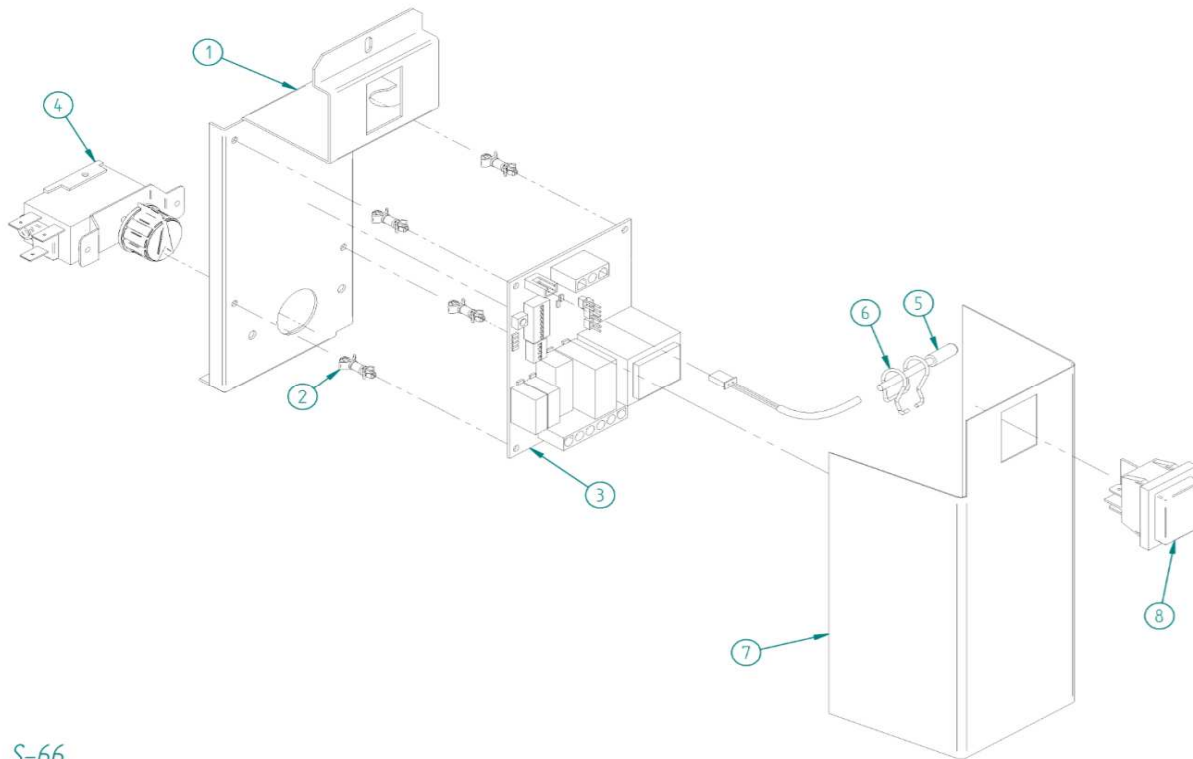

# WATER CONDENSER

SS/SK 25

NAME		
1	BASE	1300
2	COMPRESOR	8435
3	CONDENSER	5224
4	HOT GAS VALVE	6904
5	COIL	6906
6	FILTER	580
7	DRIER	6856
8	CONDENSING PRESSURE SWITCH	7476E
9	BIMETAL THERMOSTAT	4528
10	CLIP	5284
11	SUPPORT	4038
12	SUPPORT	4037
13	SUPPORT	4036
14	INLET VALVE	335

# ELECTRIC BOX

SS/SK 25

	NAME	
1	SUPPORT	8166
2	ELECTRONIC BOARD CLIP	8186
3	ELECTRONIC BOARD	8143
4	STOCK THERMOSTAT	274
5	NTC TEMPERATURE PROBE	3004
6	TEMPERATURE PROBE CLIP	8218
7	ELECTRONIC BOARD CURTAIN	8213
8	SWITCH	2287