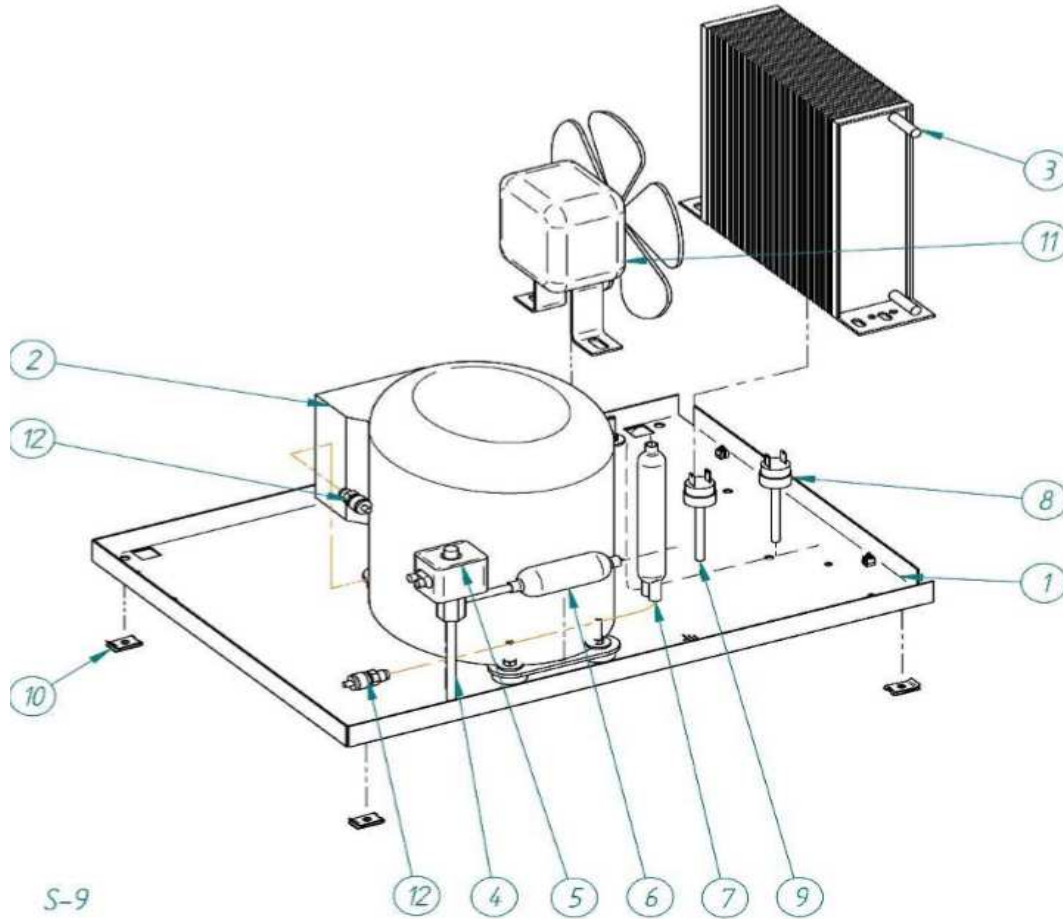

## BIN & HYDRAULICS PARTS

SS/SK 25

S-7

	NAME	
1	STOCK BIN	7503
2	EVAPORATOR	6921
3	EJECT CUBE GRILL	31114
4	COLLECTOR	7333
5	NOZZLE	526
6	EVAPORATOR COVER	1432
8	CURTAIN	5223
9	JOINT	107
10	EXTERIOR CURTAIN SLAT	1213
11	INTERIOR CURTAIN SLAT	1212
12	EVAPORATOR SUPPORT	1435
13	CLIP	-
14	WATER INLET VALVE	6982
15	WATER INLET VALVE water cond.	7693
16	DRAIN COLLECTOR	363
17	WATER PUMP 220V/50HZ	4769
	WATER PUMP 220V/60HZ	32048
	WATER PUMP 115V/60HZ	32049
18	WATER PUMP SUPPORT	4613
19	CONDENSATION TRAY	4521
20	WATER INLET TUBE	4961
21	WATER OUTLET TUBE	4744
22	DRAIN	2189
23	OVERFLOW TUBE	4426
24	O-RING	4496
25	OVERFLOW COVER	4427
26	TUBE	993
27	DRAIN TUBE	2752
28	FILTER	580
29	THERMOSTAT CLIP	4534

# AIR CONDENSER

SS/SK 25

NAME		
1	BASE	1300
2	COMPRESSOR	8435
3	CONDENSER	6907
4	HOT GAS VALVE	6904
5	COIL	6906
6	FILTER	448
7	DRIER	6856
8	CONDENSING PRESSURE SWITCH	7476E
9	TERMOSTATO BIMETAL	4528
10	CLIP	5284
11	FAN	2170+587
12	INLET VALVE	335