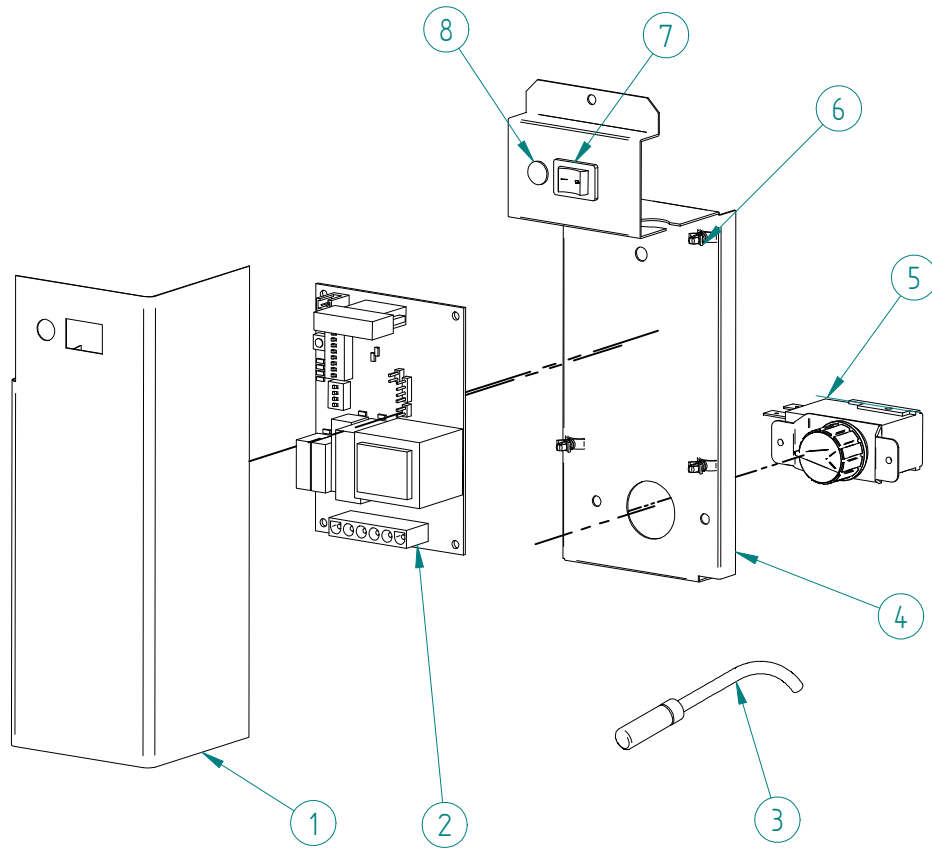

DESPIECE / REPUESTOS
EXPLODED VIEW / SPARE PARTS
EXPLOSIONSZEICHNUNG / ERSATZTEILE
VUE ÉCLATÉE / PIÈCES DÉTACHÉES
ESPLOSO / RICAMBI

ITEM	DESCRIPTION	CODE
1	AIR CONDENSER	6907A
2	FAN MOTOR	220V/50-60HZ 2170A
3	HOT GAS VALVE - COIL	220V/50-60HZ 6906
4	HOT GAS VALVE - BODY	6904
5	COMPRESSOR	220V/50HZ 220V/60HZ 33311 33840
6	CLIP TUBE	337
7	PRESSURE SWITCH COLLECTOR	31444
8	HIGH PRESSURE SWITCH	31660E
9	FAN CONTROL PRESSURE SWITCH	31160E
10	FAN BLADE	4887

***SERIAL NUMBER MUST BE PROVIDED**

ITEM	DESCRIPTION		CODE
1	COMPRESSOR	220V/50HZ	33311
		220V/60HZ	33840
2	WATER CONDENSER		5224
3	HOT GAS VALVE - COIL	220V/50-60HZ	6906
4	HOT GAS VALVE - BODY		6904
5	FAN CONTROL PRESSURE SWITCH		31160E
6	HIGH PRESSURE SWITCH		31660E
7	CLIP TUBE		337
8	PRESSURE SWITCH COLLECTOR		31444
9	WATER CONDENSER EXTERNAL SUPPORT		4038
10	WATER CONDENSER LOWER SUPPORT		4037
11	WATER CONDENSER UPPER SUPPORT		4036

***SERIAL NUMBER MUST BE PROVIDED**

ITEM	DESCRIPTION	CODE
1	ELECTRIC BOX COVER*	8213U
2	ELECTRONIC BOARD 220V/50HZ	33614
3	TEMPERATURE PROBE	33425
4	ELECTRIC BOX SUPPORT*	31826U
5	BIN THERMOSTAT	31758
6	ELECTRONIC BOARD CLIP	31544
7	MAIN SWITCH*	32416
8	BLUE LED*	32415

***SERIAL NUMBER MUST BE PROVIDED**

ITEM	DESCRIPTION	CODE
1	DOOR	853
2	DOOR COVER	30210
3	LEFT PANEL	2295
4	MAIN SWITCH SUPPORT	32442
5	FRONT PANEL*	1933U
6	LEGS	2171
7	RIGHT PANEL	2294
8	REAR COVER	1794
9	TOP PANEL	1925