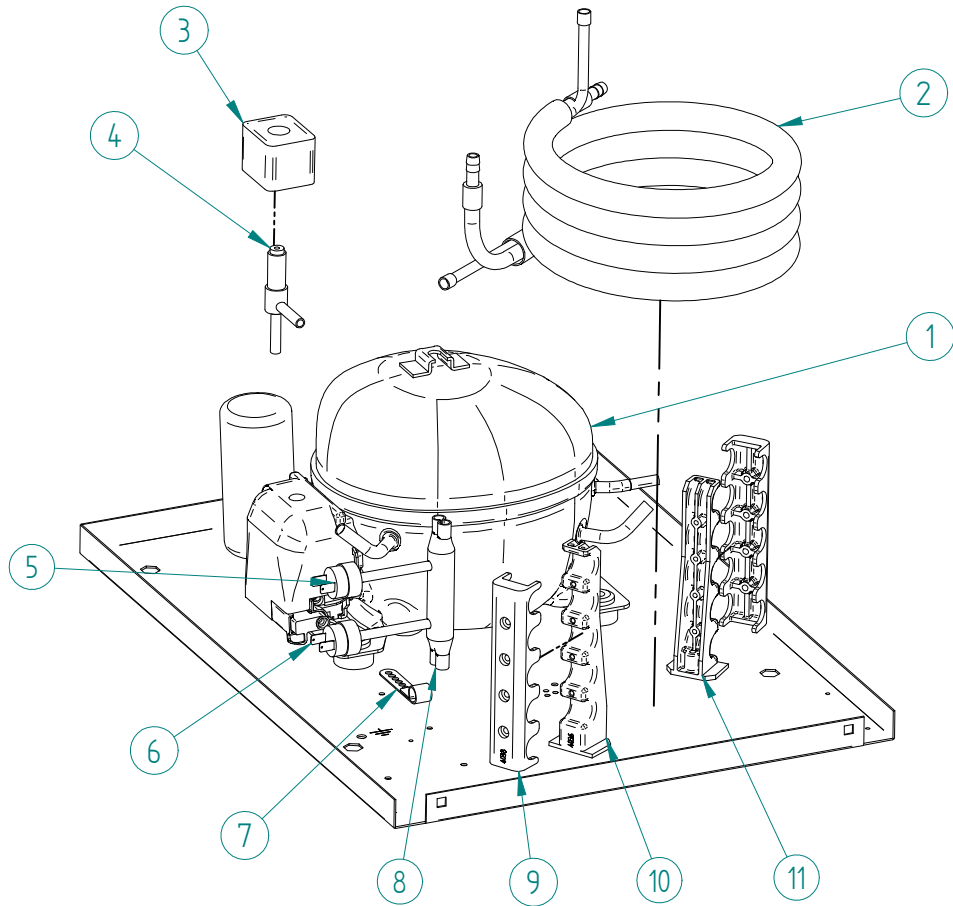

DESPIECE / REPUESTOS
EXPLODED VIEW / SPARE PARTS
EXPLOSIONSZEICHNUNG / ERSATZTEILE
VUE ÉCLATÉE / PIÈCES DÉTACHÉES
ESPLOSO / RICAMBI

ITEM	DESCRIPTION	CODE
1	AIR CONDENSER	6907A
2	FAN MOTOR	220V/50-60HZ 2170A
3	HOT GAS VALVE - COIL	220V/50-60HZ 6906
4	HOT GAS VALVE - BODY	6904
5	COMPRESSOR	220V/50HZ 220V/60HZ 33311 33840
6	CLIP TUBE	337
7	PRESSURE SWITCH COLLECTOR	31444
8	HIGH PRESSURE SWITCH	31660E
9	FAN CONTROL PRESSURE SWITCH	31160E
10	FAN BLADE	4887

***SERIAL NUMBER MUST BE PROVIDED**

ITEM	DESCRIPTION		CODE
1	COMPRESSOR	220V/50HZ	33311
		220V/60HZ	33840
2	WATER CONDENSER		5224
3	HOT GAS VALVE - COIL	220V/50-60HZ	6906
4	HOT GAS VALVE - BODY		6904
5	FAN CONTROL PRESSURE SWITCH		31160E
6	HIGH PRESSURE SWITCH		31660E
7	CLIP TUBE		337
8	PRESSURE SWITCH COLLECTOR		31444
9	WATER CONDENSER EXTERNAL SUPPORT		4038
10	WATER CONDENSER LOWER SUPPORT		4037
11	WATER CONDENSER UPPER SUPPORT		4036

***SERIAL NUMBER MUST BE PROVIDED**

ITEM	DESCRIPTION	CODE
1	ELECTRIC BOX COVER*	8213U
2	ELECTRONIC BOARD 220V/50HZ	33614
3	TEMPERATURE PROBE	33425
4	ELECTRIC BOX SUPPORT*	31826U
5	BIN THERMOSTAT	31758
6	ELECTRONIC BOARD CLIP	31544
7	MAIN SWITCH*	32416
8	BLUE LED*	32415

***SERIAL NUMBER MUST BE PROVIDED**

ITEM	DESCRIPTION	CODE
1	EVAPORATOR COVER	1432
2	EVAPORATOR ALFA 16GR	6921
3	ICE CUBES RAMP	31114
4	SPRAY BAR	7333
5	FILTER	580
6	SPRAY BAR TUBE	993
7	INLET WATER VALVE 1B 220V/50-60HZ	6982
	INLET WATER VALVE 2B 220V/50-60HZ	6981+6959+4526
8	DRAIN FITTING	363
9	DRAIN TUBE	2189
10	WATER PUMP DISCHARGE TUBE	4744
11	PUMP SUPPORT	4613
12	WATER PUMP TRAY	4521
13	WATER PUMP 220V/50HZ	4769
	220V/60HZ	31981
14	WATER PUMP SUCTION TUBE	4961
15	DRAIN TUBE	2752
16	BIN	7503
17	THERMOSTAT TUBE	5230
18	THERMOSTAT JOINT	666
19	OVERFLOW PIPE	4426
20	O-RING	4496
21	OVERFLOW PIPE CAP	4427
22	CURTAIN ASSEMBLY	5223
23	CURTAIN HOLDER	8358A