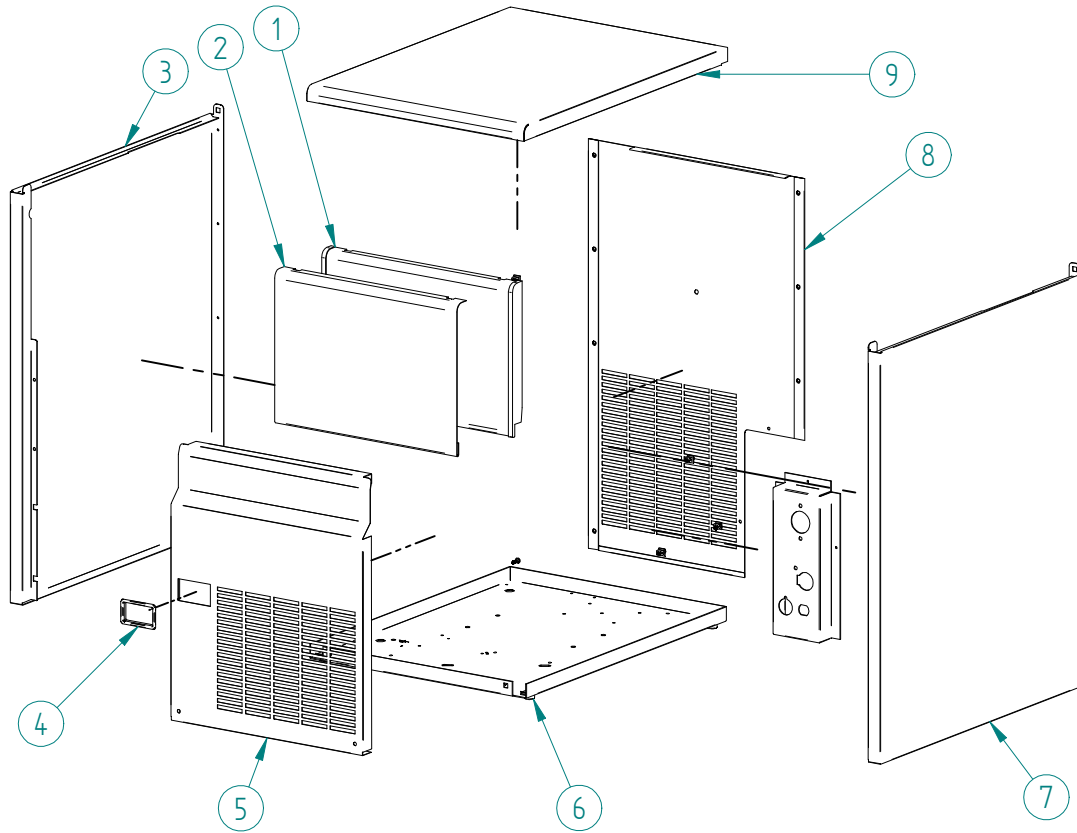

DESPIECE / REPUESTOS
EXPLODED VIEW / SPARE PARTS
EXPLOSIONSZEICHNUNG / ERSATZTEILE
VUE ÉCLATÉE / PIÈCES DÉTACHÉES
ESPLOSO / RICAMBI

ITEM	DESCRIPTION	CODE
1	AIR CONDENSER	6907A
2	FAN MOTOR	220V/50-60HZ 2170A
3	HOT GAS VALVE - COIL	220V/50-60HZ 6906
4	HOT GAS VALVE - BODY	6904
5	COMPRESSOR	220V/50HZ 220V/60HZ 33311 33840
6	CLIP TUBE	337
7	PRESSURE SWITCH COLLECTOR	31444
8	HIGH PRESSURE SWITCH	31660E
9	FAN CONTROL PRESSURE SWITCH	31160E
10	FAN BLADE	4887

***SERIAL NUMBER MUST BE PROVIDED**

ITEM	DESCRIPTION		CODE
1	COMPRESSOR	220V/50HZ	33311
		220V/60HZ	33840
2	WATER CONDENSER		5224
3	HOT GAS VALVE - COIL	220V/50-60HZ	6906
4	HOT GAS VALVE - BODY		6904
5	FAN CONTROL PRESSURE SWITCH		31160E
6	HIGH PRESSURE SWITCH		31660E
7	CLIP TUBE		337
8	PRESSURE SWITCH COLLECTOR		31444
9	WATER CONDENSER EXTERNAL SUPPORT		4038
10	WATER CONDENSER LOWER SUPPORT		4037
11	WATER CONDENSER UPPER SUPPORT		4036

***SERIAL NUMBER MUST BE PROVIDED**

ITEM	DESCRIPTION	CODE
1	ELECTRIC BOX COVER*	8213U
2	ELECTRONIC BOARD 220V/50HZ	33614
3	TEMPERATURE PROBE	33425
4	ELECTRIC BOX SUPPORT*	31826U
5	BIN THERMOSTAT	31758
6	ELECTRONIC BOARD CLIP	31544
7	MAIN SWITCH*	32416
8	BLUE LED*	32415

***SERIAL NUMBER MUST BE PROVIDED**

ITEM	DESCRIPTION	CODE
1	DOOR	853
2	DOOR COVER	30210
3	LEFT PANEL	2295
4	MAIN SWITCH SUPPORT	32442
5	FRONT PANEL*	1933U
6	LEGS	2171
7	RIGHT PANEL	2294
8	REAR COVER	1794
9	TOP PANEL	1925