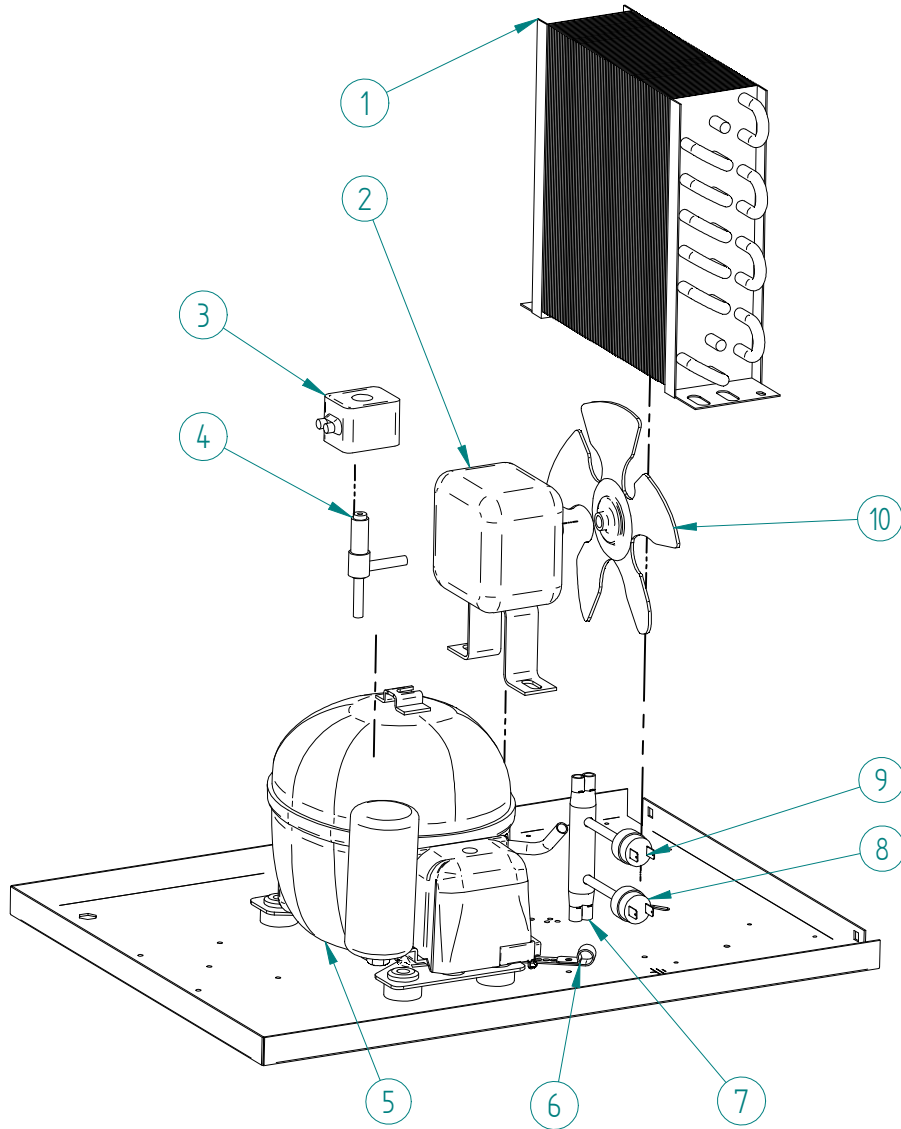

DESPIECE / REPUESTOS
EXPLODED VIEW / SPARE PARTS
EXPLOSIONSZEICHNUNG / ERSATZTEILE
VUE ÉCLATÉE / PIÈCES DÉTACHÉES
ESPLOSO / RICAMBI

ITEM	DESCRIPTION	CODE
1	AIR CONDENSER	6907A
2	FAN MOTOR	220V/50-60HZ 2170A
3	HOT GAS VALVE - COIL	220V/50-60HZ 6906
4	HOT GAS VALVE - BODY	6904
5	COMPRESSOR	220V/50HZ 220V/60HZ 33311 33840
6	CLIP TUBE	337
7	PRESSURE SWITCH COLLECTOR	31444
8	HIGH PRESSURE SWITCH	31660E
9	FAN CONTROL PRESSURE SWITCH	31160E
10	FAN BLADE	4887

***SERIAL NUMBER MUST BE PROVIDED**

ITEM	DESCRIPTION		CODE
1	COMPRESSOR	220V/50HZ	33311
		220V/60HZ	33840
2	WATER CONDENSER		5224
3	HOT GAS VALVE - COIL	220V/50-60HZ	6906
4	HOT GAS VALVE - BODY		6904
5	FAN CONTROL PRESSURE SWITCH		31160E
6	HIGH PRESSURE SWITCH		31660E
7	CLIP TUBE		337
8	PRESSURE SWITCH COLLECTOR		31444
9	WATER CONDENSER EXTERNAL SUPPORT		4038
10	WATER CONDENSER LOWER SUPPORT		4037
11	WATER CONDENSER UPPER SUPPORT		4036

***SERIAL NUMBER MUST BE PROVIDED**

ITEM	DESCRIPTION	CODE
1	ELECTRIC BOX COVER*	8213U
2	ELECTRONIC BOARD 220V/50HZ	33614
3	TEMPERATURE PROBE	33425
4	ELECTRIC BOX SUPPORT*	31826U
5	BIN THERMOSTAT	31758
6	ELECTRONIC BOARD CLIP	31544
7	MAIN SWITCH*	32416
8	BLUE LED*	32415

***SERIAL NUMBER MUST BE PROVIDED**

ITEM	DESCRIPTION	CODE
1	DOOR	853
2	DOOR COVER	30210
3	LEFT PANEL	2295
4	MAIN SWITCH SUPPORT	32442
5	FRONT PANEL*	1933U
6	LEGS	2171
7	RIGHT PANEL	2294
8	REAR COVER	1794
9	TOP PANEL	1925