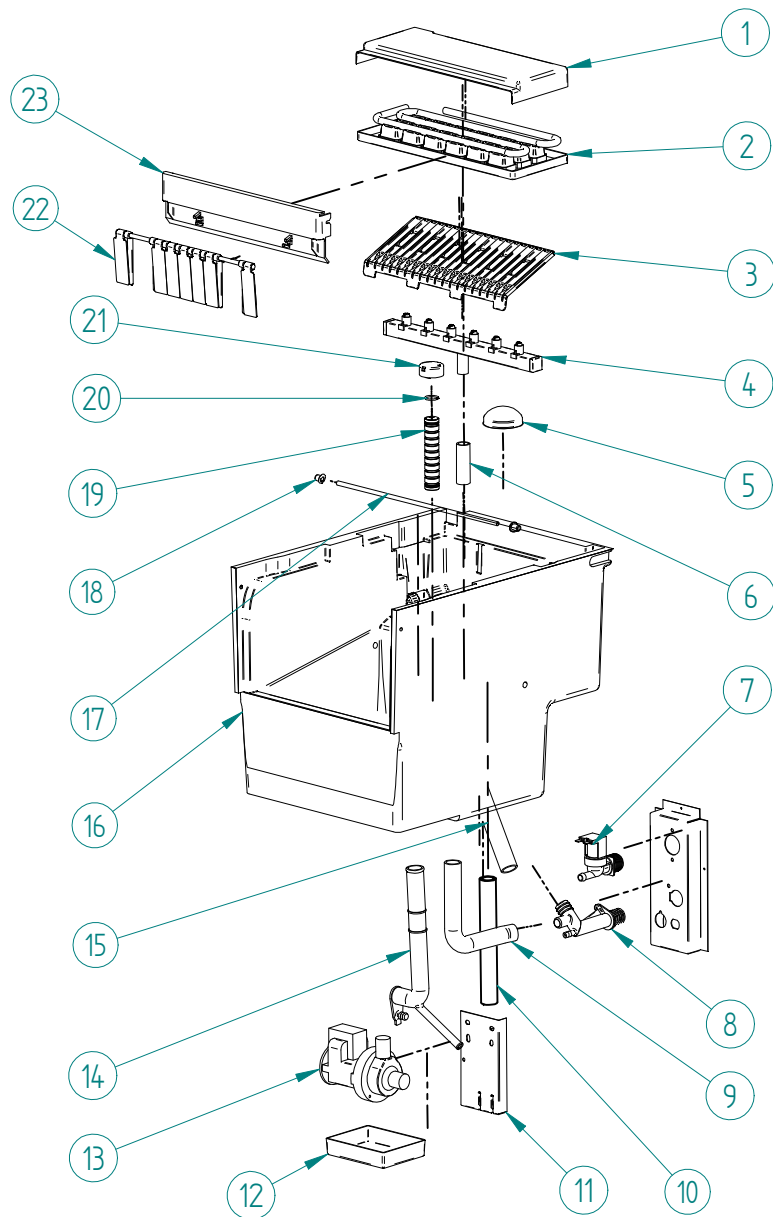

ITEM	DESCRIPTION	CODE
1	EVAPORATOR COVER	1432
2	EVAPORATOR ALFA 16GR	6921
3	ICE CUBES RAMP	31114
4	SPRAY BAR	7333
5	FILTER	580
6	SPRAY BAR TUBE	993
7	INLET WATER VALVE 1B 220V/50-60HZ	6982
	INLET WATER VALVE 2B 220V/50-60HZ	6981+6959+4526
8	DRAIN FITTING	363
9	DRAIN TUBE	2189
10	WATER PUMP DISCHARGE TUBE	4744
11	PUMP SUPPORT	4613
12	WATER PUMP TRAY	4521
13	WATER PUMP 220V/50HZ	4769
	220V/60HZ	31981
14	WATER PUMP SUCTION TUBE	4961
15	DRAIN TUBE	2752
16	BIN	7503
17	THERMOSTAT TUBE	5230
18	THERMOSTAT JOINT	666
19	OVERFLOW PIPE	4426
20	O-RING	4496
21	OVERFLOW PIPE CAP	4427
22	CURTAIN ASSEMBLY	5223
23	CURTAIN HOLDER	8358A

*SERIAL NUMBER MUST BE PROVIDED